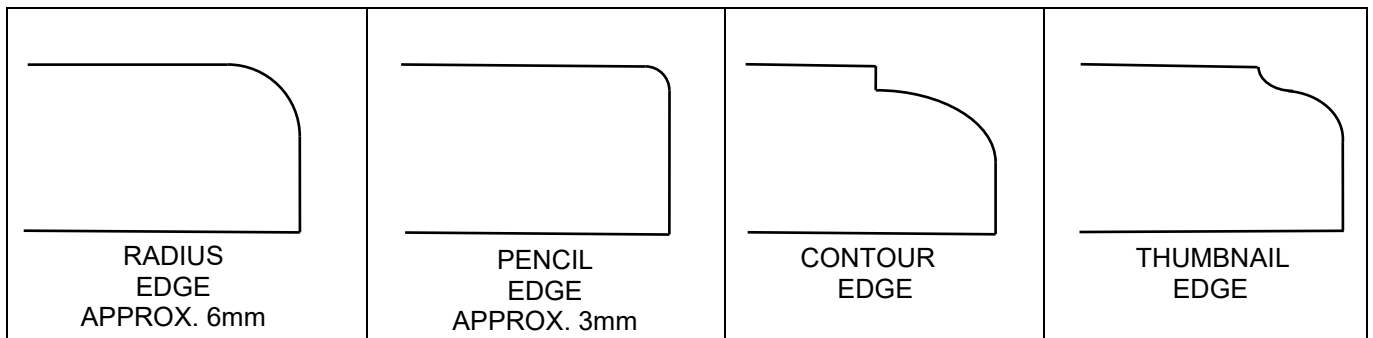

CATEGORY A

EDGE PROFILES ONLY