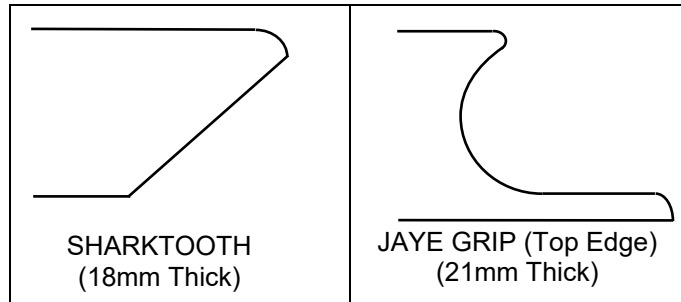

# **ROUTED DOOR DESIGNS**

**18mm MDF PAINT GRADE MATERIAL**

(ALL DRAWINGS ARE NOT TO SCALE, TO BE USED AS A GUIDE ONLY)

**ALL DESIGNS AVAILABLE IN:**

**RAW SUITABLE FOR PAINTING  
OR**

**TWO PACK PAINT (SATIN OR GLOSS FINISH)**

# SHARKTOOTH / JAYE GRIP

# CATEGORY B

MINIMUM & MAXIMUM SIZES AS SHOWN

<p>RAIL &amp; STILE WIDTH = 62</p> 	<p>242 - 1080</p>  <p>228 - 2400</p> <p>RUBY</p>	<p>213 - 1080</p>  <p>213 - 2400</p> <p>OPAL</p>
<p>RAIL &amp; STILE WIDTH = 62</p> 	<p>250 - 1080</p>  <p>236 - 2400</p> <p>TOPAZ</p>	<p>221 - 1080</p>  <p>221 - 2400</p> <p>SAPPHIRE</p>
<p>RAIL &amp; STILE WIDTH = 55</p> 	<p>250 - 1080</p>  <p>236 - 2400</p> <p>EMERALD</p>	<p>221 - 1080</p>  <p>221 - 2400</p> <p>ZIRCONIA</p>
<p>RAIL &amp; STILE WIDTH = 62</p> 	<p>250 - 1080</p>  <p>236 - 2400</p> <p>DAME</p>	<p>221 - 1080</p>  <p>221 - 2400</p> <p>CZAR</p>
	<p>165 - 1080</p>  <p>165 - 2400</p> <p>PALISADE</p>	 <p>OBLIQUE</p>  <p>FINESSE</p>