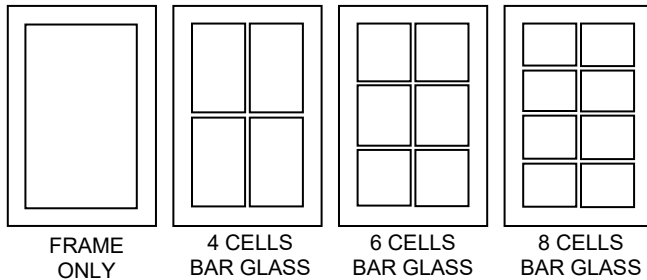

## GLASS DOOR OPTIONS

Frames only for glass doors

or

Bar glass doors with 4,6 or 8 cells

Rebated back – Please note rounded corners

**(GLASS NOT INCLUDED)**

## FLUTED POSTS

Made to a max 2400mm high

TRIPLE POST (min. 90mm width)  
 UNEVEN    EVEN    DOUBLE POST (min. 70mm width)  
 EVEN ONLY