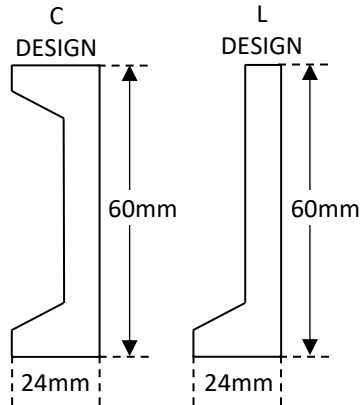

ROUTED ACCESSORIES

SHADOWLINE RAILS – 2400mm LENGTHS ONLY